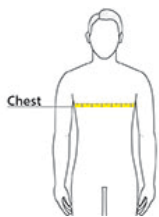

Sketches

front

back

SPEC SHEET + MEASUREMENTS

SPORT-TEK

Sport-Tek® Sleeveless PosiCharge® Competitor™ Tee.
ST352

PRODUCT MEASUREMENTS

	XS	S	M	L	XL	2XL	3XL	4XL
Chest	18 1/2	20	21 1/2	23	24 1/2	26	28	30
Body Length at Back	26	27	28	29	30	31	31 1/2	32

Chest: Measured across the chest one inch below armhole when laid flat.

Body Length at Back: Measured from high point shoulder to finished hem at back.

SIZE CHARTS

	XS	S	M	L	XL	2XL	3XL	4XL
Chest	32-34	35-37	38-40	41-43	44-46	47-49	50-52	53-55

HOW TO MEASURE

CHEST

Measure under the arm and around the fullest part of the chest with arms down, keeping tape horizontal.

SPEC SHEET + MEASUREMENTS

Sport-Tek® Sleeveless PosiCharge® Competitor™ Tee.
ST352