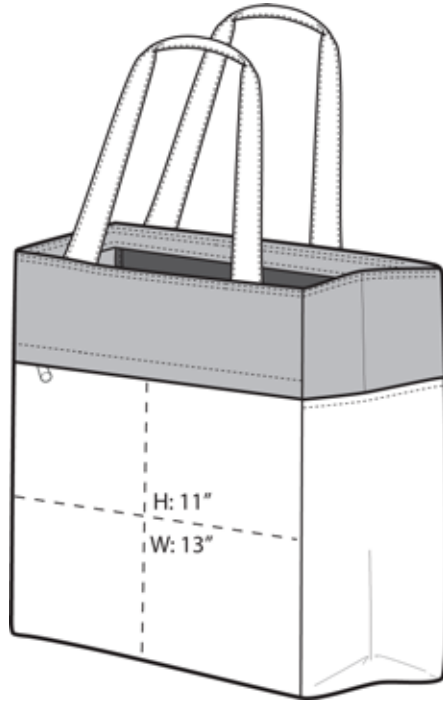

Front View

Note: Best graphic placement should be per the embellisher/screen printer recommendations.