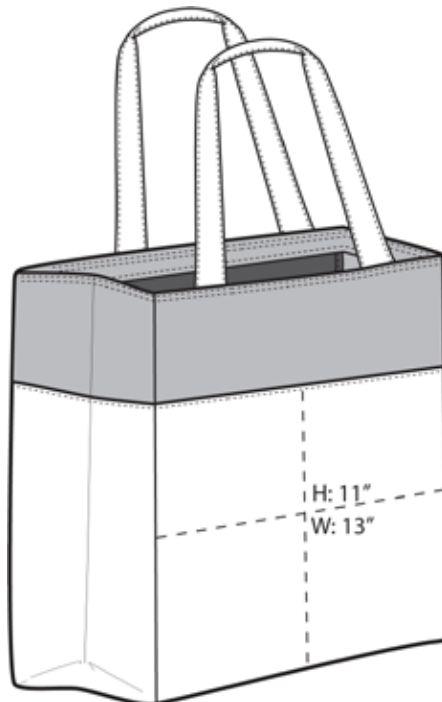

Back View

Note: Best graphic placement should be per the embellisher/screen printer recommendations.